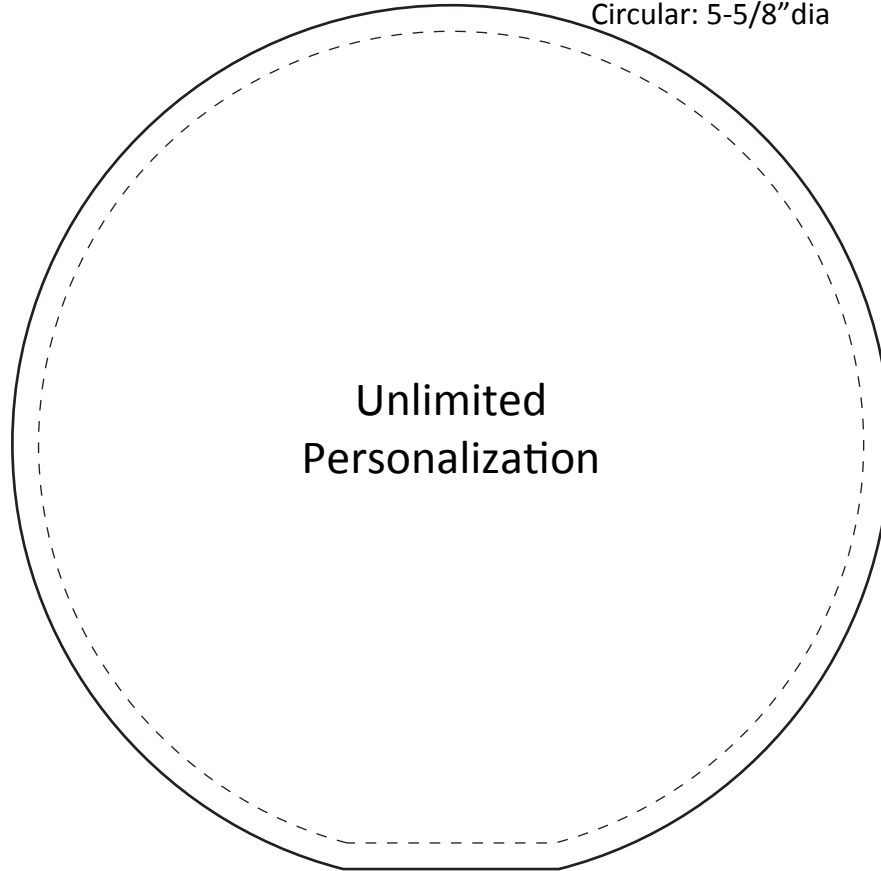

35308 Round Award -Large

Note:

Unlimited personalization available. Customize your layout for free.

Please note which elements in your artwork are variable changing data.

For order quantities of 25 and greater, please reference Norwood.com for data spreadsheet required for personalization.

Front

Imprint/Image Area:
Circular: 5-5/8" dia

Back

Imprint/Image Area:
Circular: 5-5/8" dia

Opaque or Translucent britePix® Imprint available - please specify when ordering.

- Opaque technique prints a white underlay behind your image or text. This underlay does not allow light to pass through the award.
- Translucent technique prints your image and text without a white underlay. This creates a transparent image.

Opaque is recommended for small text and light colored text

Please specify if white elements in the artwork are to print white or knocked-out

Please note, due to the green tint of Jade glass, colors may appear slightly altered