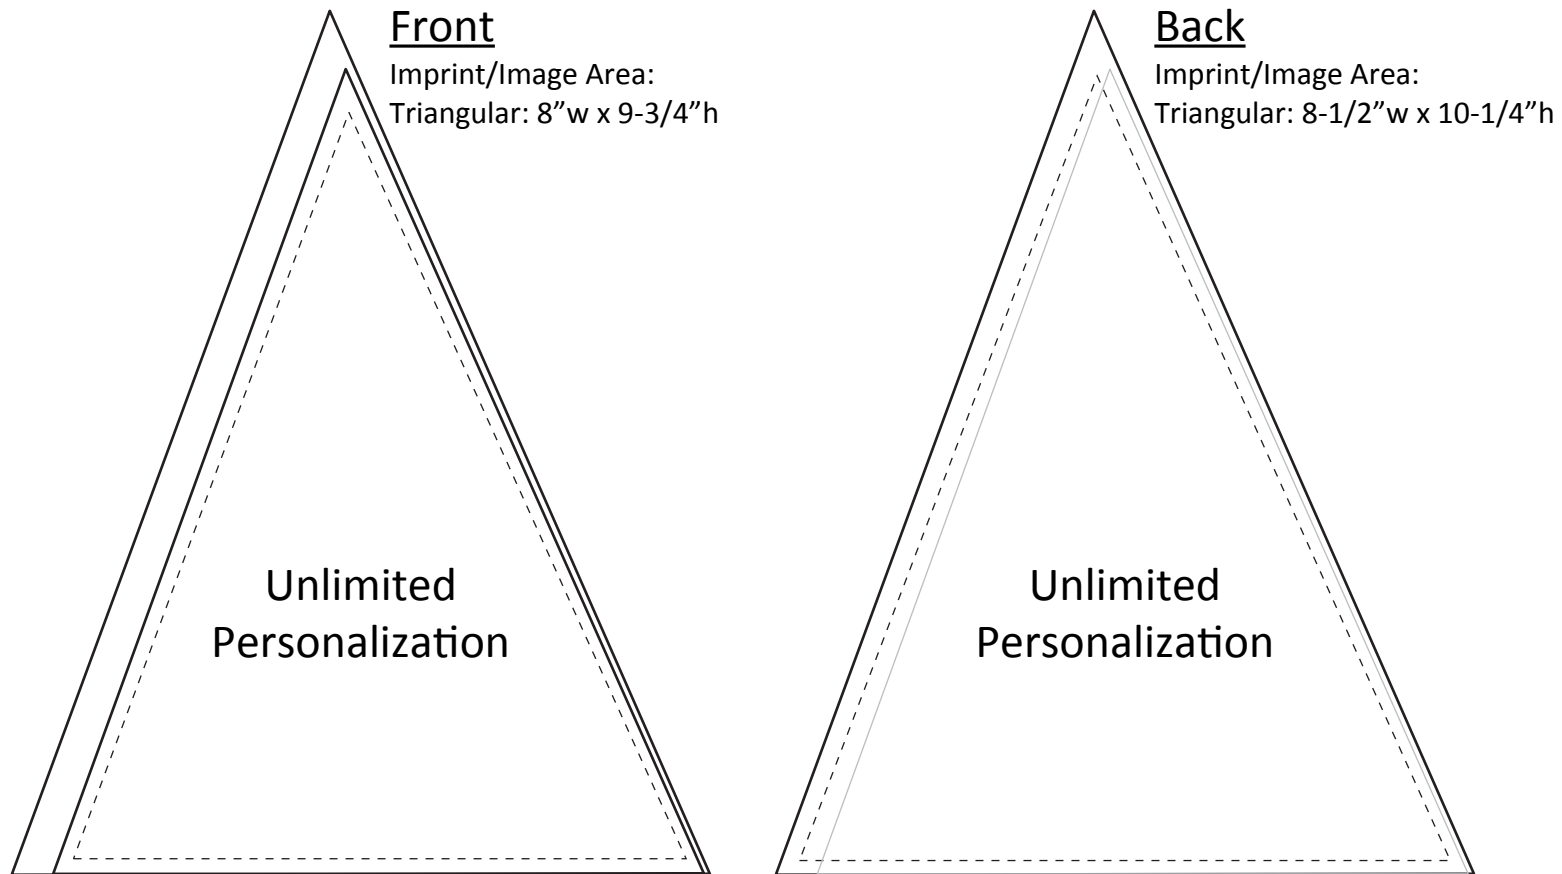

35214 Delta Award

Note:

Unlimited personalization available. Customize your layout for free.

Please note which elements in your artwork are variable changing data.

For order quantities of 25 and greater, please reference Norwood.com for data spreadsheet required for personalization.

Opaque or Translucent britePix® Imprint available - please specify when ordering.

- Opaque technique prints a white underlay behind your image or text. This underlay does not allow light to pass through the award.
- Translucent technique prints your image and text without a white underlay. This creates a transparent image.

Opaque is recommended for small text and light colored text

Please specify if white elements in the artwork are to print white or knocked-out

Please note, due to the green tint of Jade glass, colors may appear slightly altered